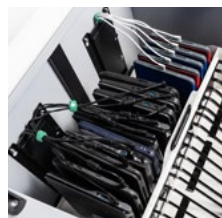

LocknCharge makes life easier.

Top Loading Cart Design. The lid folds all the way down to the sides of the Cart, allowing for unrestricted access to devices from all four sides, making hand-out and pack-up even quicker. Plus, there's no bending down to remove devices from a bottom shelf. Your back and your sanity will thank you!

Organised Cables and Hidden Bricks. Our new "tool box" design stores bricks in a removable tray for ultra-easy access to bricks, cords and cables without needing to reach into the Cart. Cords stay even more organised in the newly designed side cable channels allowing you to plug in devices quickly after each use.